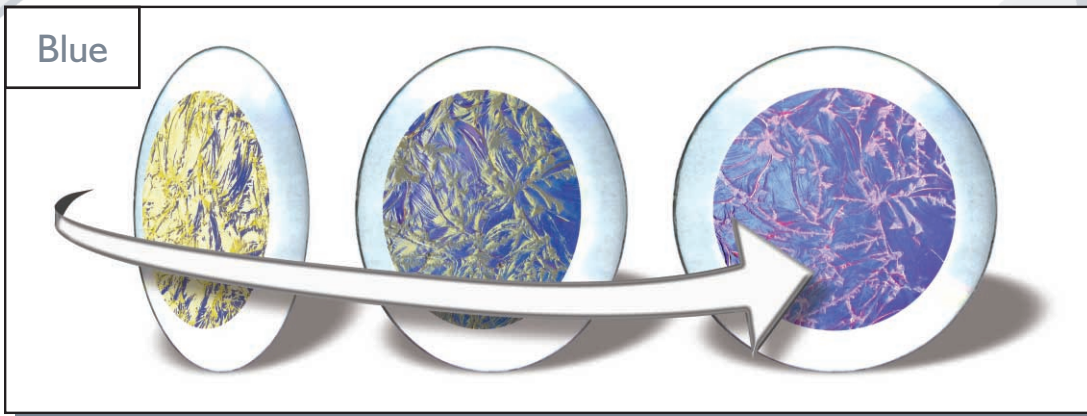

E-mail: decraled@decraled.co.uk

Creating sparkling colours ... at every angle!

Decra Led®

Creating Works of Art with
***Dichroic
Decra Bevels***

Adding Decra Bevels to a decorative panel has always made the panel look special, imparting true quality and authenticity to that traditional look. Now, North Western Lead have introduced genuine innovation to the bevel market: **Dichroic Decra Bevels**. You have to see the Dichroics for yourself to appreciate their beauty. From one angle, they are one colour. From another angle they are another colour. Their iridescence is new and different. Their effect is truly breath-taking. Include Dichroic Decra Bevels in your decorative glass, and you are really offering a work of art to your customers.

The range is extensive. You have Dichroic Glue Chip in red, in blue and in yellow. You have Dichroic Chinchilla in red, in blue and in yellow. With the Diamond Dichroic to marvel at also, North Western Lead have introduced a major new product to the decorative glass market.

The coating is fired into the glass, and, as you would expect from North Western Lead, it has been thoroughly tested, to ensure that it will last, and continue to look good for years.

Now you have choice, real choice. At last you have something which is really new and completely different: Dichroic Decra Bevels, from North Western Lead...

...Always the leader!

Sparkling colours...

Glue Chip

Dichroic Decra Bevels in Glue Chip: not only do you get dichroicity, with the colour changing when viewed from different angles, you also get 3 different colours of Dichroic Glue Chip: Red, Blue and Yellow. See it to believe it!