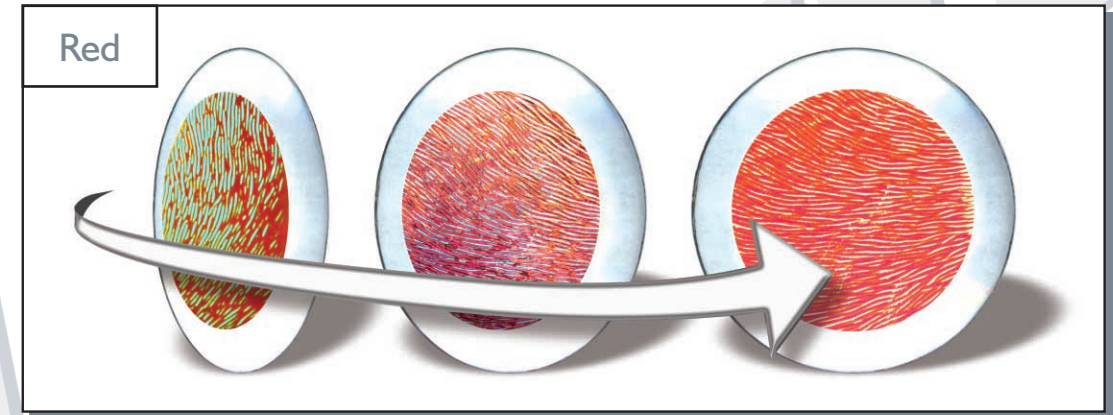

...at every angle

Chinchilla

Dichroic Decra Bevels in Chinchilla: once more, the iridescence of the Dichroic coating is stunning. The way it appears to change colour is almost hypnotic. And Dichroic Chinchilla is also available in 3 colours: Red, Blue and Yellow.