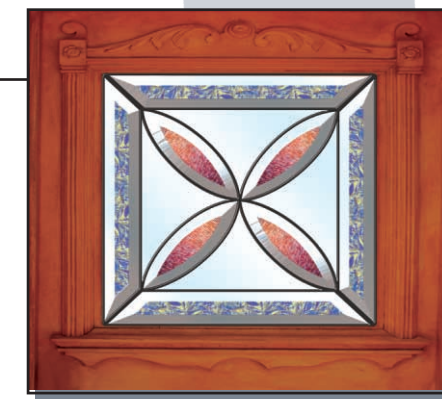

Shapes

42 x 142 mm
PACKED IN 4s

Red Glue Chip
DDB 10007
Yellow Glue Chip
DDB 10008
Blue Glue Chip
DDB 10009

Red Chinchilla (left)
DDB 10010
Yellow Chinchilla
DDB 10011
Blue Chinchilla
DDB 10012

267 x 36 mm
PACKED IN 4s

Red Glue Chip
DDB 10013
Yellow Glue Chip
DDB 10014
Blue Glue Chip (below)
DDB 10015
Red Chinchilla
DDB 10016
Yellow Chinchilla
DDB 10017
Blue Chinchilla
DDB 10018

new!

Dichroic Decra Bevels

Diamond

Diamond Dichroic: this eye-catching effect on a bevel is a sure fire way to improve margins when selling decorative glass. Brought to you first by North Western Lead, you will find it hard to put into words the impression of true quality conveyed by Diamond Dichroic Decra Bevels.