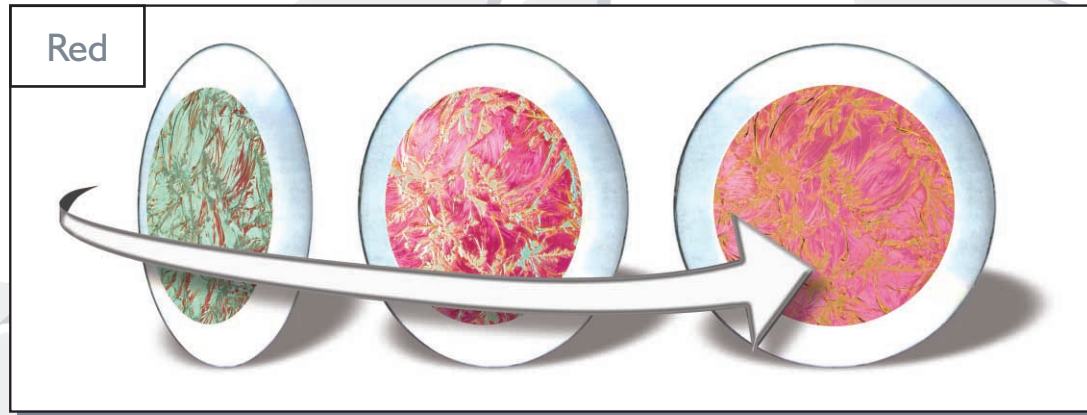

E-mail: decraled@decraled.co.uk

Creating sparkling colours ... at every angle!

Decra Led®

Creating Works of Art with
***Dichroic
Decra Bevels***

Adding Decra Bevels to a decorative panel has always made the panel look special, imparting true quality and authenticity to that traditional look. Now, North Western Lead have introduced genuine innovation to the bevel market: **Dichroic Decra Bevels**. You have to see the Dichroics for yourself to appreciate their beauty. From one angle, they are one colour. From another angle they are another colour. Their iridescence is new and different. Their effect is truly breath-taking. Include Dichroic Decra Bevels in your decorative glass, and you are really offering a work of art to your customers.

The range is extensive. You have Dichroic Glue Chip in red, in blue and in yellow. You have Dichroic Chinchilla in red, in blue and in yellow. With the Diamond Dichroic to marvel at also, North Western Lead have introduced a major new product to the decorative glass market.

The coating is fired into the glass, and, as you would expect from North Western Lead, it has been thoroughly tested, to ensure that it will last, and continue to look good for years.

Now you have choice, real choice. At last you have something which is really new and completely different: Dichroic Decra Bevels, from North Western Lead...

...Always the leader!

Sparkling colours...

Glue Chip

Dichroic Decra Bevels in Glue Chip: not only do you get dichroicity, with the colour changing when viewed from different angles, you also get 3 different colours of Dichroic Glue Chip: Red, Blue and Yellow. See it to believe it!