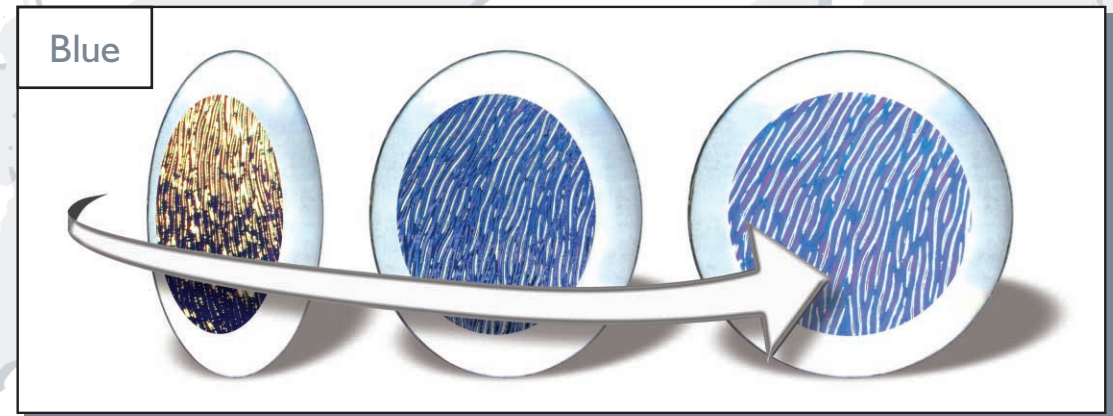

E-mail: decraled@decraled.co.uk

Creating sparkling colours ... at every angle!

Decra Led®

Creating Works of Art with
***Dichroic
Decra Bevels***

Adding Decra Bevels to a decorative panel has always made the panel look special, imparting true quality and authenticity to that traditional look. Now, North Western Lead have introduced genuine innovation to the bevel market: **Dichroic Decra Bevels**. You have to see the Dichroics for yourself to appreciate their beauty. From one angle, they are one colour. From another angle they are another colour. Their iridescence is new and different. Their effect is truly breath-taking. Include Dichroic Decra Bevels in your decorative glass, and you are really offering a work of art to your customers.

The coating is fired into the glass, and, as you would expect from North Western Lead, it has been thoroughly tested, to ensure that it will last, and continue to look good for years.

Now you have choice, real choice. At last you have something which is really new and completely different: Dichroic Decra Bevels, from North Western Lead...

...Always the leader!

Sparkling colours...

Glue Chip

Dichroic Decra Bevels in Glue Chip: not only do you get dichroicity, with the colour changing when viewed from different angles, you also get 3 different colours of Dichroic Glue Chip: Red, Blue and Yellow. See it to believe it!

...at every angle

Chinchilla

Dichroic Decra Bevels in Chinchilla: once more, the iridescence of the Dichroic coating is stunning. The way it appears to change colour is almost hypnotic. And Dichroic Chinchilla is also available in 3 colours: Red, Blue and Yellow.