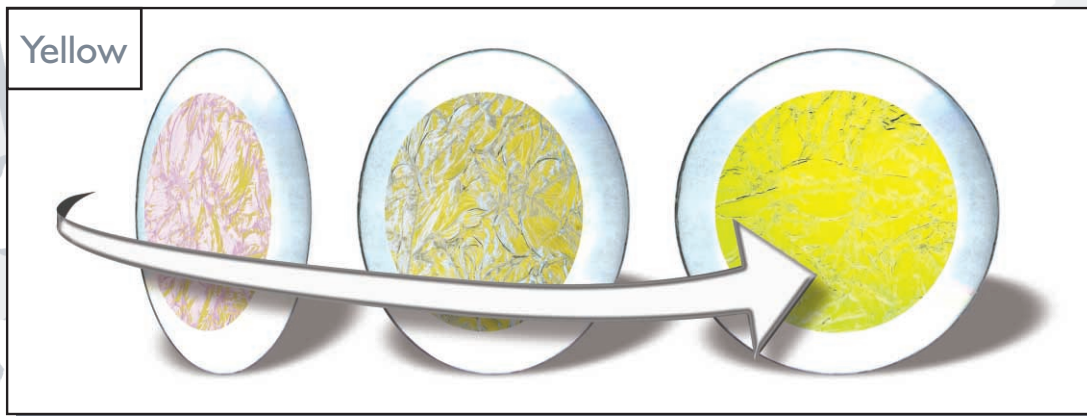

E-mail: decraled@decraled.co.uk

Creating sparkling colours ... at every angle!

Decra Led®

Creating Works of Art with
***Dichroic
Decra Bevels***

Adding Decra Bevels to a decorative panel has always made the panel look special, imparting true quality and authenticity to that traditional look. Now, North Western Lead have introduced genuine innovation to the bevel market: **Dichroic Decra Bevels**. You have to see the Dichroics for yourself to appreciate their beauty. From one angle, they are one colour. From another angle they are another colour. Their iridescence is new and different. Their effect is truly breath-taking. Include Dichroic Decra Bevels in your decorative glass, and you are really offering a work of art to your customers.

The range is extensive. You have Dichroic Glue Chip in red, in blue and in yellow. You have Dichroic Chinchilla in red, in blue and in yellow. With the Diamond Dichroic to marvel at also, North Western Lead have introduced a major new product to the decorative glass market.

The coating is fired into the glass, and, as you would expect from North Western Lead, it has been thoroughly tested, to ensure that it will last, and continue to look good for years.

Now you have choice, real choice. At last you have something which is really new and completely different: Dichroic Decra Bevels, from North Western Lead...

...Always the leader!

Sparkling colours...

Glue Chip

Dichroic Decra Bevels in Glue Chip: not only do you get dichroicity, with the colour changing when viewed from different angles, you also get 3 different colours of Dichroic Glue Chip: Red, Blue and Yellow. See it to believe it!