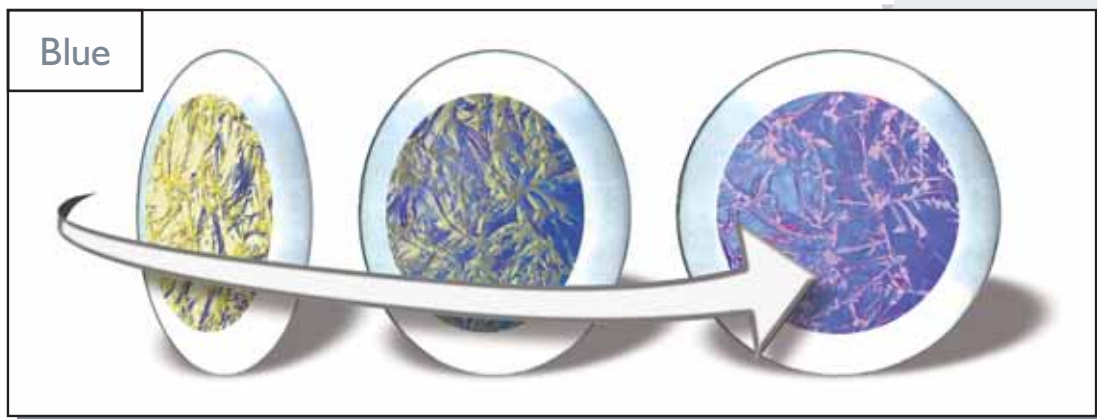

Yellow Chinchilla

Red Glue Chip

Creating sparkling colours ... at every angle !

Decra Led.[®]

Edition

2

Creating Works of Art with
***Dichroic
Decra Bevels***

Adding Decra Bevels to a decorative panel has always made the panel look special, imparting true quality and authenticity to that traditional look. Now, North Western Lead have introduced genuine innovation to the bevel market: **Dichroic Decra Bevels**. You have to see the Dichroics for yourself to appreciate their beauty. From one angle, they are one colour. From another angle they are another colour. Their iridescence is new and different. Their effect is truly breath-taking. Include Dichroic Decra Bevels in your decorative glass, and you are really offering a work of art to your customers.

The range is extensive. You have Dichroic Glue Chip in red, blue and yellow. You have Dichroic Chinchilla in red, blue and yellow. With the Diamond Dichroic to marvel at also, North Western Lead have introduced a major new product to the decorative glass market.

The coating is fired into the glass, and, as you would expect from North Western Lead, it has been thoroughly tested, to ensure that it will last, and continue to look good for years.

Now you have choice, real choice. At last you have something which is really new and completely different: Dichroic Decra Bevels, from North Western Lead...

...Always the leader!

Sparkling colours...

Glue Chip

Dichroic Decra Bevels in Glue Chip: not only do you get dichroicity, with the colour changing when viewed from different angles, you also get 3 different colours of Dichroic Glue Chip: Red, Blue and Yellow. See it to believe it!