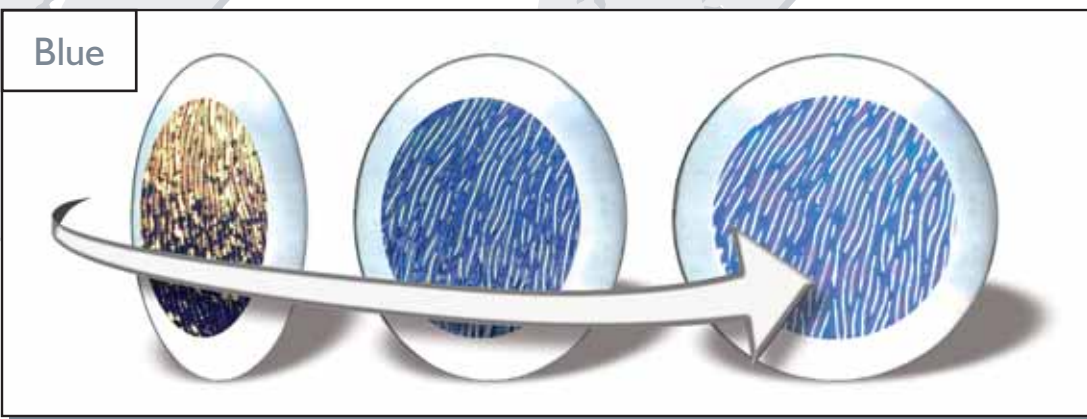

Yellow Chinchilla

Red Glue Chip

Creating sparkling colours ... at every angle !

Decra Led.[®]

Edition

2

Creating Works of Art with
***Dichroic
Decra Bevels***

Adding Decra Bevels to a decorative panel has always made the panel look special, imparting true quality and authenticity to that traditional look. Now, North Western Lead have introduced genuine innovation to the bevel market: **Dichroic Decra Bevels**. You have to see the Dichroics for yourself to appreciate their beauty. From one angle, they are one colour. From another angle they are another colour. Their iridescence is new and different. Their effect is truly breath-taking. Include Dichroic Decra Bevels in your decorative glass, and you are really offering a work of art to your customers.

The coating is fired into the glass, and, as you would expect from North Western Lead, it has been thoroughly tested, to ensure that it will last, and continue to look good for years.

Now you have choice, real choice. At last you have something which is really new and completely different: Dichroic Decra Bevels, from North Western Lead...

...Always the leader!

Sparkling colours...

Glue Chip

Dichroic Decra Bevels in Glue Chip: not only do you get dichroicity, with the colour changing when viewed from different angles, you also get 3 different colours of Dichroic Glue Chip: Red, Blue and Yellow. See it to believe it!

...at every angle

Chinchilla

Dichroic Decra Bevels in Chinchilla: once more, the iridescence of the Dichroic coating is stunning. The way it appears to change colour is almost hypnotic. And Dichroic Chinchilla is also available in 3 colours: Red, Blue and Yellow.