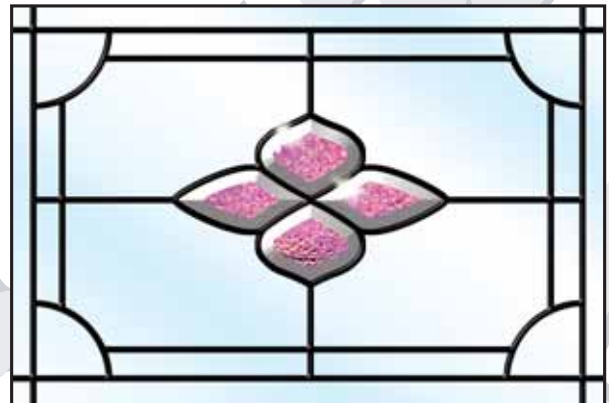

195 x 118 mm   4 PIECES
Diamond Dichroic   DIA 3003