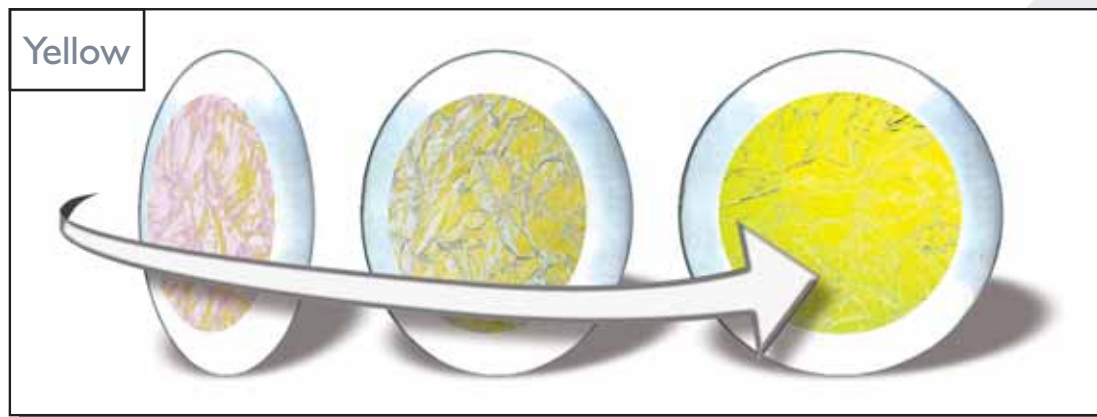

Yellow Chinchilla

Red Glue Chip

Creating sparkling colours ... at every angle !

Decra Led.[®]

Edition

2

Creating Works of Art with
***Dichroic
Decra Bevels***

Adding Decra Bevels to a decorative panel has always made the panel look special, imparting true quality and authenticity to that traditional look. Now, North Western Lead have introduced genuine innovation to the bevel market: **Dichroic Decra Bevels**. You have to see the Dichroics for yourself to appreciate their beauty. From one angle, they are one colour. From another angle they are another colour. Their iridescence is new and different. Their effect is truly breath-taking. Include Dichroic Decra Bevels in your decorative glass, and you are really offering a work of art to your customers.

The range is extensive. You have Dichroic Glue Chip in red, blue and yellow. You have Dichroic Chinchilla in red, blue and yellow. With the Diamond Dichroic to marvel at also, North Western Lead have introduced a major new product to the decorative glass market.

The coating is fired into the glass, and, as you would expect from North Western Lead, it has been thoroughly tested, to ensure that it will last, and continue to look good for years.

Now you have choice, real choice. At last you have something which is really new and completely different: Dichroic Decra Bevels, from North Western Lead...

...Always the leader!

Sparkling colours...

Glue Chip

Dichroic Decra Bevels in Glue Chip: not only do you get dichroicity, with the colour changing when viewed from different angles, you also get 3 different colours of Dichroic Glue Chip: Red, Blue and Yellow. See it to believe it!