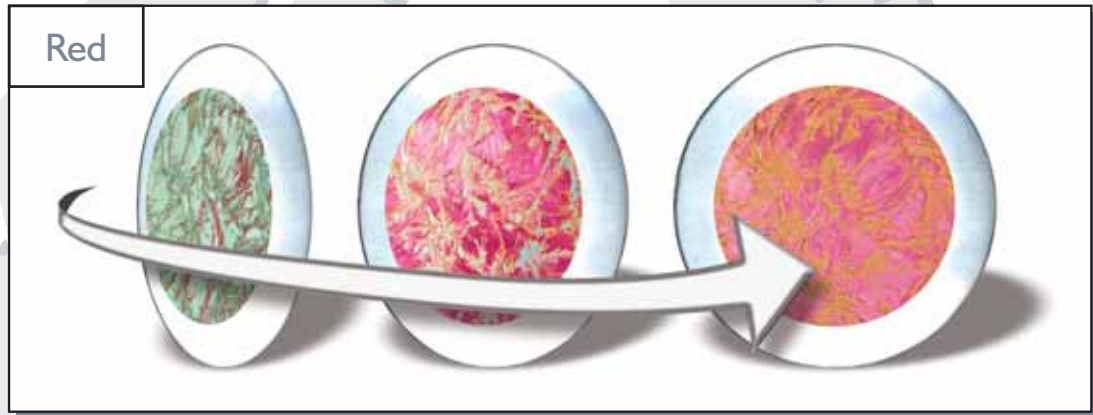

Yellow Chinchilla

Red Glue Chip

Creating sparkling colours ... at every angle !

Decra Led.[®]

Edition

2

Creating Works of Art with
***Dichroic
Decra Bevels***

Adding Decra Bevels to a decorative panel has always made the panel look special, imparting true quality and authenticity to that traditional look. Now, North Western Lead have introduced genuine innovation to the bevel market: **Dichroic Decra Bevels**. You have to see the Dichroics for yourself to appreciate their beauty. From one angle, they are one colour. From another angle they are another colour. Their iridescence is new and different. Their effect is truly breath-taking. Include Dichroic Decra Bevels in your decorative glass, and you are really offering a work of art to your customers.

The range is extensive. You have Dichroic Glue Chip in red, blue and yellow. You have Dichroic Chinchilla in red, blue and yellow. With the Diamond Dichroic to marvel at also, North Western Lead have introduced a major new product to the decorative glass market.

The coating is fired into the glass, and, as you would expect from North Western Lead, it has been thoroughly tested, to ensure that it will last, and continue to look good for years.

Now you have choice, real choice. At last you have something which is really new and completely different: Dichroic Decra Bevels, from North Western Lead...

...Always the leader!

Sparkling colours...

Glue Chip

Dichroic Decra Bevels in Glue Chip: not only do you get dichroicity, with the colour changing when viewed from different angles, you also get 3 different colours of Dichroic Glue Chip: Red, Blue and Yellow. See it to believe it!